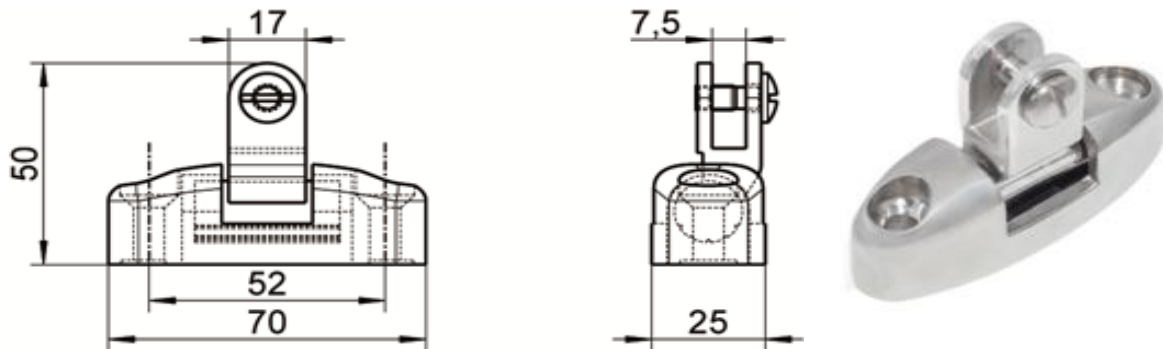

ART. 8573

Snodo a forcella con base snodata per tendalino ,microfusione, lucido aisi 316 / A4

Bimini swivel deck hinge, investment casting, polished aisi 316 / A4

Codice Articolo Number	Item	 Box	 Master carton
85737000004		4	60

Pay attention!! The dimensions shown in the data sheets are subject to minimal variations (different production line batch).

In particular, do not drill the holes before receiving the product.

last edit 25/01/2019